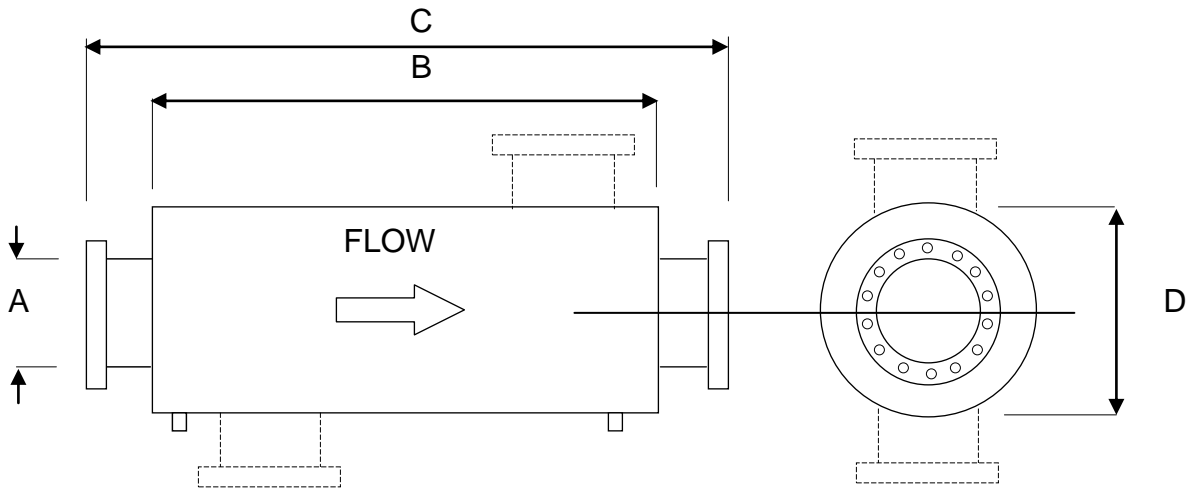

CE30 Residential Silencers

CE30

(END INLET-END OUTLET)

CE30S

(SIDE INLET-END OUTLET)

ØA	B	C	ØD
75	1070	1240	350
100	1140	1315	400
125	1400	1575	450
150	1525	1705	550
200	1830	2040	660
250	2340	2555	760
300	2740	2955	915
350	3300	3560	1020
400	3860	4035	1170

* Larger sizes available on request

APPLICATION

Residential series is a high performance reactive silencer recommended for those conditions where the ambient noise level in the environment is very low, particularly where stringent noise criterion is demanded and offers excellent broadband attenuation. For use with two and four cycle engines.

PERFORMANCE

An attenuation of up to 30dbA is attained from the outlet of CE30 / CE30S range of silencers under open-field conditions.

FEATURES

- Mild steel body with JIS 5K flanges
- Coated with heat-resistant aluminum paint (Up to 600°C)
- Can be mounted either vertically or horizontally without affecting performance
- Modifications and other sizes available upon request