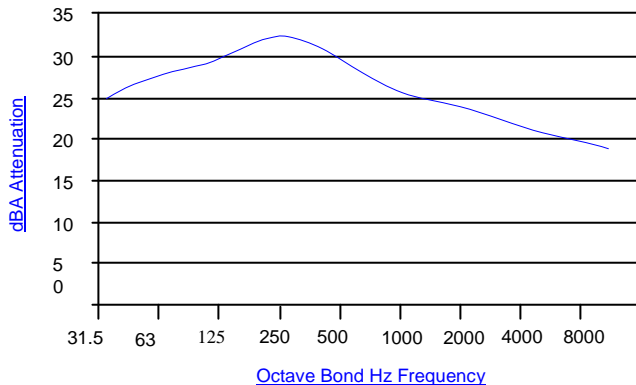

APPLICATION

Residential series is a high performance reactive silencer recommended for those conditions where the ambient noise level in the environment is very low, particularly where stringent noise criterion is demanded and offers excellent broadband attenuation. For use with two and four cycle engines.

PERFORMANCE

An attenuation of up to 30dbA is attained from the outlet of CE30 / CE30S range of silencers under open-field conditions.

FEATURES

- Mild steel body with JIS 5K flanges
- Coated with heat-resistant aluminum paint (Up to 600°C)
- Can be mounted either vertically or horizontally without affecting performance
- Modifications and other sizes available upon request

CORD EXHAUST ENGINEERING PTE LTD

69 TECH PARK CRESCENT, SINGAPORE 638073.

TEL NO : 67442689 FAX NO : 67472217 E-MAIL : enquires@cordexhaust.com.sg WEBSITE : www.cordexhaust.com.sg